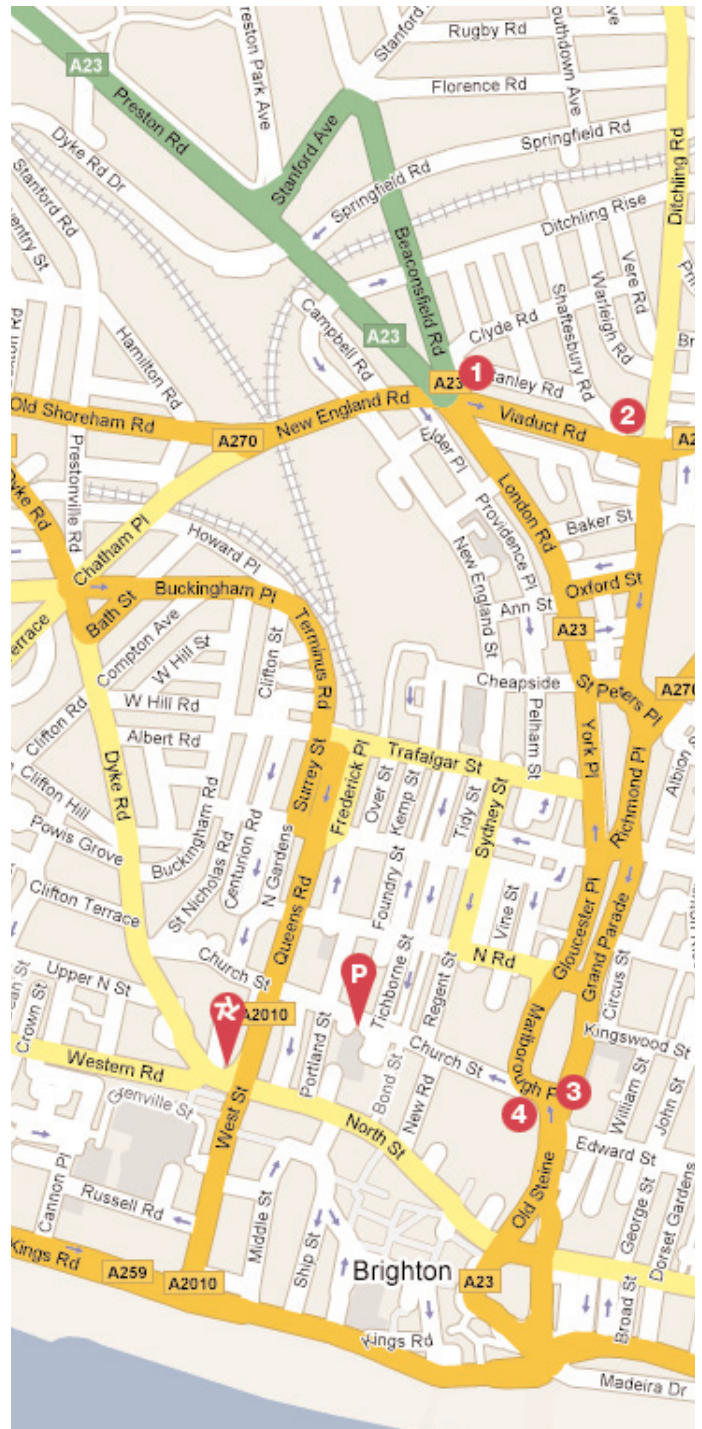

### By Train

Relentless Software is easy to get to by train. We are 50 minutes from London Victoria. The map on the right shows directions from the station, which is about five minutes from our office.

### By Car to Church Street NCP

To get to us by car, head down the M23, which turns into the A23.

As you come into Brighton you'll get to a roundabout with a petrol station on your right. Go straight over the roundabout and continue into Brighton on the same road (about 10-15 minutes).

Follow the one way system into Brighton turning left into Viaduct Road (1) and then right at the traffic lights at the end of Viaduct road (2). Follow the road heading towards the seafront.

Turn right at the bottom of Marlborough Place (3) and then take the first left into Church Street (4). Proceed up Church Street until you see the NCP on your left.

For better directions, try AA Routefinder.

RELENTLESS SOFTWARE LIMITED

All information within this document is copyright © Relentless Software.  
All rights reserved. Unauthorised copying or reproduction  
without permission of Relentless Software is strictly prohibited.